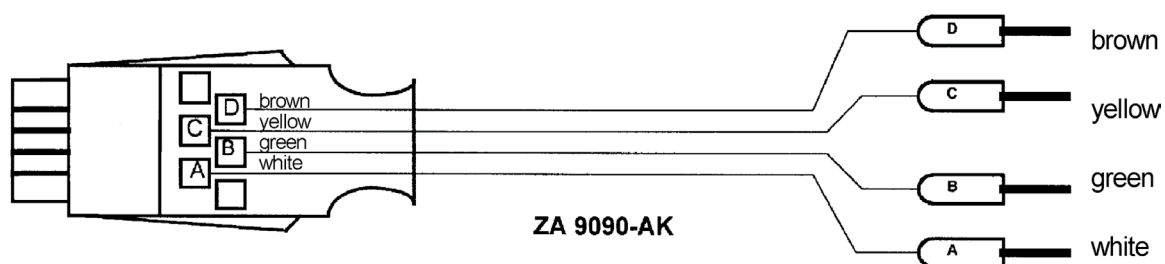

Test instrument

Adjustment Set for ALMEMO® Devices

Type

Adjustment Set for ALMEMO® Devices

Input connector with 1.5 m cable and 4 banana plugs (for connection to the calibrator of the customer) including ALMEMO® Adjustment instructions